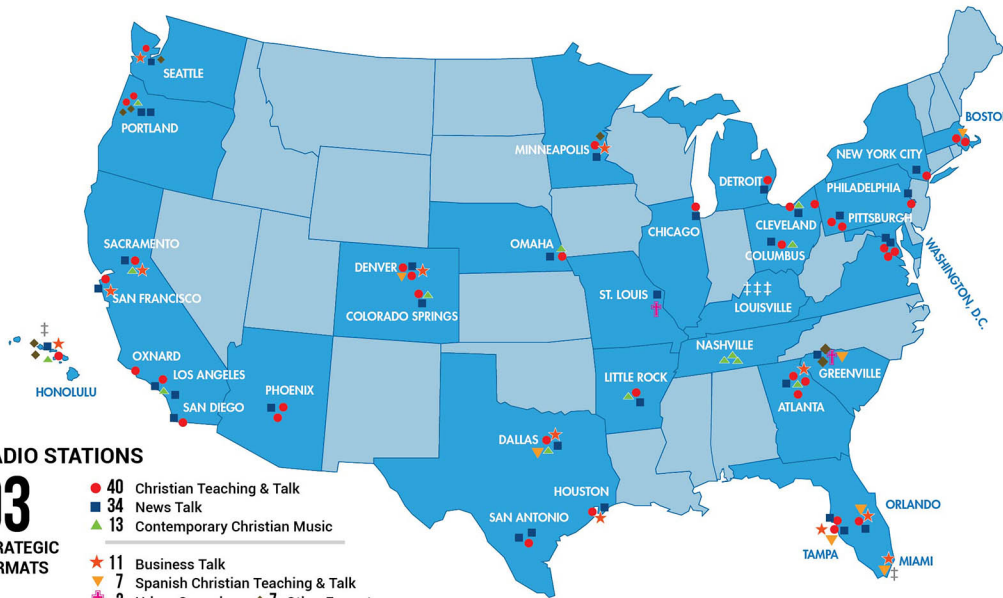

America is listening.

Our 119 radio stations are located in the top radio markets nationwide.

salemmedia.com

RADIO STATIONS

03

STRATEGIC FORMATS

- 40 Christian Teaching & Talk
- 34 News Talk
- ▲ 13 Contemporary Christian Music
- ★ 11 Business Talk
- ▽ 7 Spanish Christian Teaching & Talk
- † 2 Urban Gospel
- ◆ 7 Other Formats
- ‡ 5 Third-party Programming

Arizona

- Phoenix KPXQ AM 1360
- Phoenix KXXT AM 1010
- Phoenix KKNT AM 960

Arkansas

- Little Rock KDIS FM 99.5
- * ■ Little Rock KHTE FM 96.5
- ▲ Little Rock KKSP FM 93.3

California

- Los Angeles KKLA FM 99.5
- Los Angeles KRLA AM 870
- ▲ Los Angeles KFSS FM 95.9
- Oxnard-Ventura KDFAR FM 98.3
- Riverside-San Bern. KTIE AM 590
- Sacramento KFIA AM 710
- Sacramento KTKZ AM 1380
- ▲ Sacramento KKFS FM 103.9
- ★ Sacramento KSAC FM 105.5
- San Diego KPRZ AM 1210
- San Diego KCBQ AM 1170
- San Francisco KFAX AM 1100
- * ■ San Francisco KTRB AM 860
- ★ San Francisco KDOW AM 1220

Colorado

- Colorado Springs KGFT FM 100.7
- Colorado Springs KZNT AM 1460 101.1 FM**
- ▲ Colorado Springs KBIQ FM 102.7
- Denver-Boulder KRKS FM 94.7
- Denver-Boulder KRKS AM 990
- ★ Denver-Boulder KDMT AM 1690
- Denver-Boulder KNUS AM 710
- ▽ Denver-Boulder KBJD AM 1650

Washington

- Seattle-Tacoma KGNW AM 820 104.1 FM**
- Seattle-Tacoma KLFE AM 1590
- ◆ Seattle-Tacoma KKOL AM 1300
- ▽ Seattle-Tacoma KNTS AM 1680

Washington DC

- Washington DC WAVA FM 105.1
- Washington DC WAVA AM 780
- Washington DC WSPZ AM 1260
- Washington DC WRCW AM 1250
- Washington DC WWRC AM 570