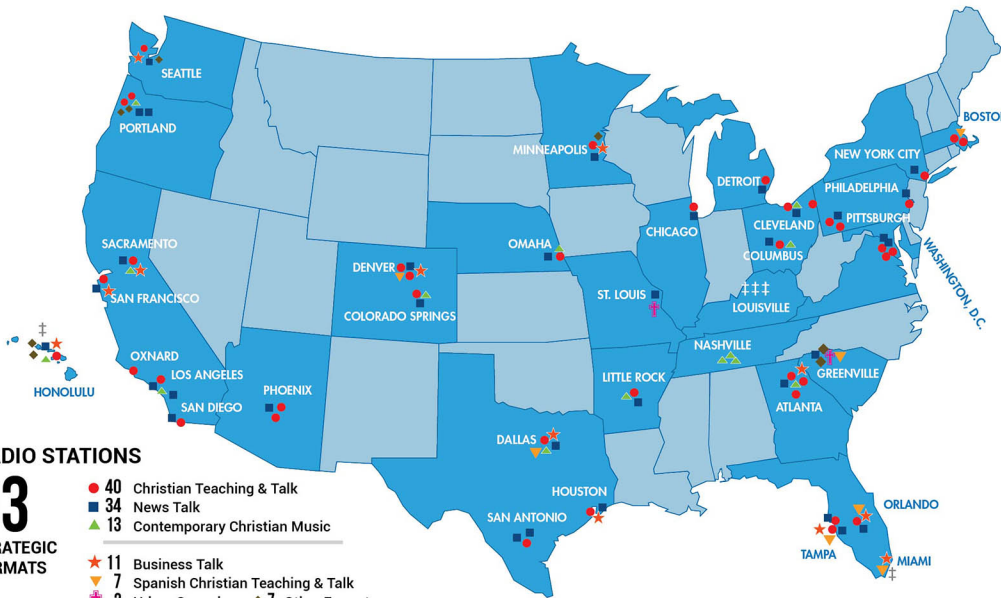

America is listening.

Our 119 radio stations are located in the top radio markets nationwide.

salemmedia.com

RADIO STATIONS

03

STRATEGIC FORMATS

- 40 Christian Teaching & Talk
- 34 News Talk
- ▲ 13 Contemporary Christian Music
- ★ 11 Business Talk
- ▽ 7 Spanish Christian Teaching & Talk
- † 2 Urban Gospel
- ◆ 7 Other Formats
- ‡ 5 Third-party Programming

Arizona

- Phoenix KPXQ AM 1360
- Phoenix KXXT AM 1010
- Phoenix KKNT AM 960

Arkansas

- Little Rock KDIS FM 99.5
- * ■ Little Rock KHTE FM 96.5
- ▲ Little Rock KKSP FM 93.3

California

- Los Angeles KKLA FM 99.5
- Los Angeles KRLA AM 870
- ▲ Los Angeles KFSS FM 95.9
- Oxnard-Ventura KDFAR FM 98.3
- Riverside-San Bern. KTIE AM 590
- Sacramento KFIA AM 710
- Sacramento KTKZ AM 1380
- ▲ Sacramento KKFSS FM 103.9
- ★ Sacramento KSAC FM 105.5
- San Diego KPRZ AM 1210
- San Diego KCBQ AM 1170
- San Francisco KFAX AM 1100
- * ■ San Francisco KTRB AM 860
- ★ San Francisco KDOW AM 1220

Colorado

- Colorado Springs KGFT FM 100.7
- Colorado Springs KZNT AM 1460 101.1 FM**
- ▲ Colorado Springs KBIQ FM 102.7
- Denver-Boulder KRKS FM 94.7
- Denver-Boulder KRKS AM 990
- ★ Denver-Boulder KDMT AM 1690
- Denver-Boulder KNUS AM 710
- ▽ Denver-Boulder KBJD AM 1650

Washington

- Seattle-Tacoma KGNW AM 820 104.1 FM**
- Seattle-Tacoma KLFE AM 1590
- ◆ Seattle-Tacoma KKOL AM 1300
- ▽ Seattle-Tacoma KNTS AM 1680

Washington DC

- Washington DC WAVA FM 105.1
- Washington DC WAVA AM 780
- Washington DC WSPZ AM 1260
- Washington DC WRCW AM 1250
- Washington DC WWRC AM 570