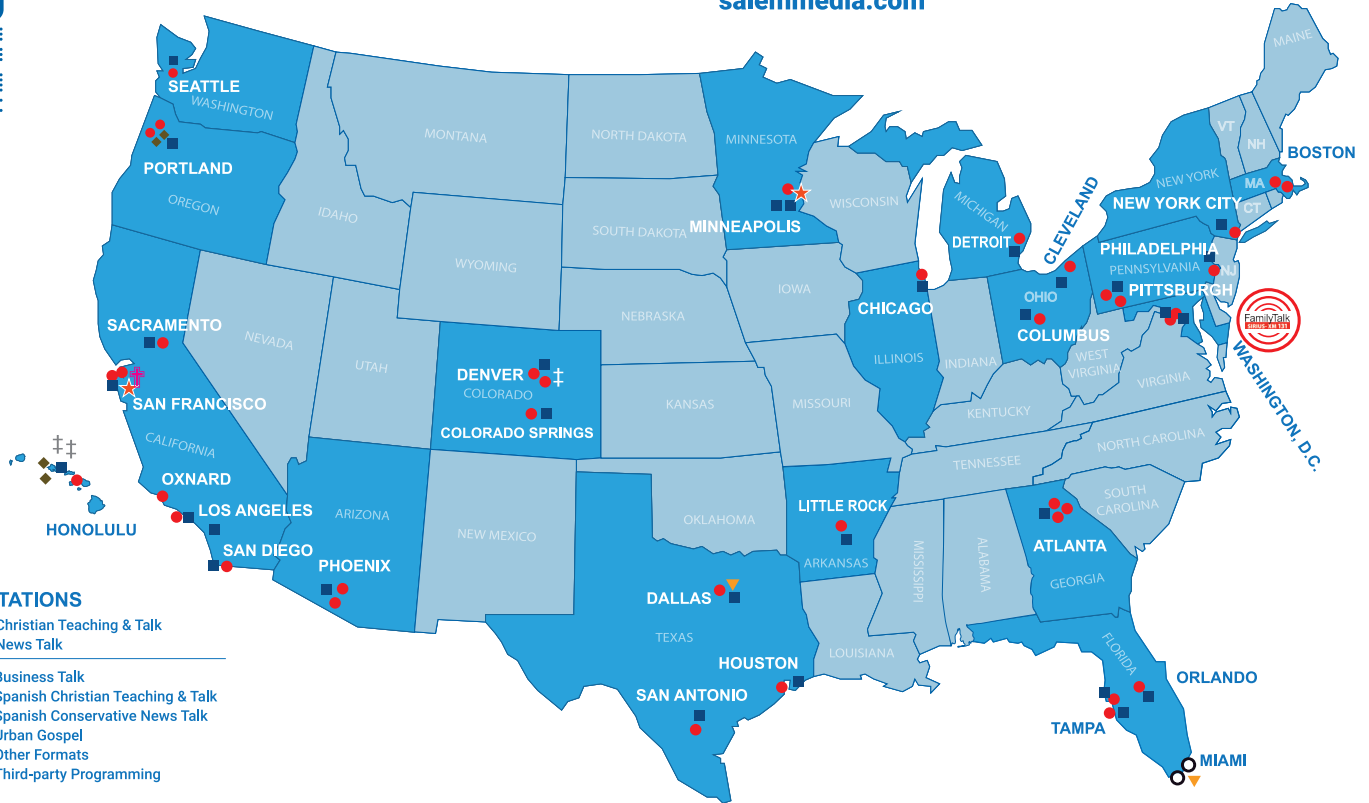

Our 82 radio stations are located in the top radio markets nationwide.

salemmedia.com

OUR RADIO STATIONS

1. **2** **STRATEGIC FORMATS**
2. 38 Christian Teaching & Talk
   - 30 News Talk
   - ★ 2 Business Talk
   - ▲ 2 Spanish Christian Teaching & Talk
   - 2 Spanish Conservative News Talk
   - † 1 Urban Gospel
   - 4 Other Formats
   - ‡ 3 Third-party Programming

Arizona

- Phoenix KPXQ AM 1360
- Phoenix KXXT AM 1010
- Phoenix KKNT AM 960

Arkansas

- Little Rock KDIS FM 99.5
- Little Rock KDXE FM 101.1

California

- Los Angeles KKLA FM 99.5
- Los Angeles KRLA AM 870
- Oxnard-Ventura KDAR FM 98.3
- Riverside-San Bern. KTJE AM 590
- Sacramento KFIA AM 710 105.7 FM**
- Sacramento KTKZ AM 1380
- San Diego KPRZ AM 1210 106.1 FM**
- San Diego KCBQ AM 1170 96.1 FM**
- San Francisco KFAQ AM 1100
- San Francisco KDIA AM 1640
- San Francisco KTRB AM 860
- ★ San Francisco KDOW AM 1220 95.3 FM**
- † San Francisco KDYA AM 1190

Colorado

- Colorado Springs KGFT FM 100.7
- Colorado Springs KZNT AM 1460 101.1 FM**
- Denver-Boulder KRKS FM 94.7
- Denver-Boulder KRKS AM 990
- Denver-Boulder KNUS AM 710
- ‡ Denver-Boulder KBJD AM 1650

Florida

- ▼ Miami WMYM AM 990 98.7 FM**
- Miami WWFE AM 670 103.1 FM**
- Miami WRHC AM 1550 98.7 FM**
- Orlando WTLN AM 990 101.5 FM**
- Orlando WORL AM 950 94.9 FM**
- Tampa WTBN AM 570 100.3 FM**
- Tampa WLCC AM 760 104.3 FM**
- Tampa WGUL AM 860 93.7 FM**
- Sarasota-Bradenton WLSS AM 930 93.7 FM**

Georgia

- Atlanta WNIV AM 970
- Atlanta WLTA AM 1400
- Atlanta WDWD AM 590
- Atlanta WGKA AM 920

Hawaii

- Honolulu KGU FM 99.5
- Honolulu KHNR AM 690 94.3 FM**
- ‡ Honolulu KGU AM 760 95.1 FM**
- Honolulu KKOL FM 107.9
- Honolulu KHCM FM 97.5
- ‡ Honolulu KHCM AM 880

Illinois

- Chicago WYLL AM 1160
- Chicago WIND AM 560

Massachusetts

- Boston WEZE AM 590
- Boston WROL AM 950 100.3 FM**

Michigan

- Detroit WLQV AM 1500 92.7 FM**
- Detroit WDTK AM 1400 101.5 FM**

Minnesota

- Minneapolis-St. Paul KKMS AM 980
- Minneapolis-St. Paul WWTC AM 1280 107.5 FM**
- Minneapolis-St. Paul KDIZ AM 1570
- ★ Minneapolis-St. Paul KYCR AM 1440

New York

- New York WMCA AM 570 102.3 FM**
- New York WNYM AM 970

Ohio

- Cleveland WHKW AM 1220 96.9 FM**
- Cleveland WHK AM 1420 102.9 FM**
- Columbus WRFD AM 880 104.5 FM**
- Columbus WTOH FM 98.9 (HD1)

Oregon

- Portland KPDQ FM 93.9
- Portland KPQD AM 800 106.3 FM**
- Portland KPAM AM 860
- Portland KRYP FM 93.1
- Portland KDZR AM 1640

Pennsylvania

- Philadelphia WFIL AM 560
- Philadelphia WNTP AM 990
- Pittsburgh WORD FM 101.5
- Pittsburgh WPIT AM 730 96.5 FM**
- Pittsburgh WPGP AM 1250 92.5 FM**

Texas

- Dallas-Fort Worth KWRD FM 100.7
- Dallas-Fort Worth KSKY AM 660
- ▼ Dallas-Fort Worth KTNO AM 620
- Houston-Galveston KKHT FM 100.7
- Houston-Galveston KNTH AM 1070 103.3 FM**
- San Antonio KSLR AM 630
- San Antonio KLUP AM 930

Washington

- Seattle-Tacoma KGNW AM 820 104.1 FM**
- Seattle-Tacoma KKOL AM 1300

Washington DC

- Washington DC WAVA FM 105.1 (HD1)
- Washington DC WAVA AM 780 96.7 FM** (HD2) 105.1 (HD3)

SIRIUS-XM Nationwide Radio

- Family Talk SIRIUS-XM 131

‡ Programmed by non-Salem entity under a Local Marketing Agreement

** FM Translator (not included in station count)

HD channels (not included in station count)