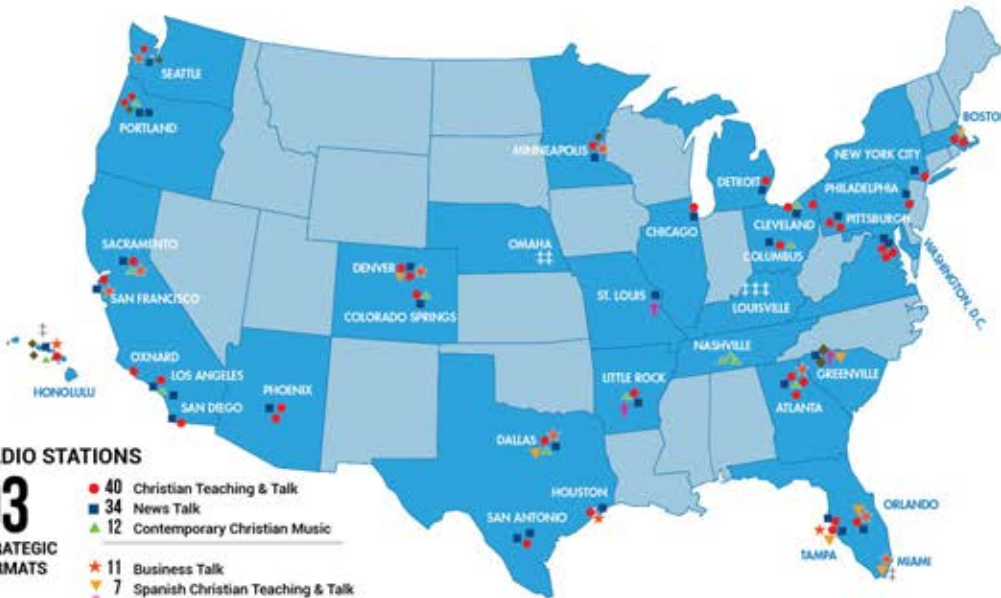

America is listening.

Our 115 radio stations are located in the top radio markets nationwide.

salemmedia.com

RADIO STATIONS

03

STRATEGIC FORMATS

- 40 Christian Teaching & Talk
- 34 News Talk
- ▲ 12 Contemporary Christian Music
- ★ 11 Business Talk
- ▽ 7 Spanish Christian Teaching & Talk
- ✦ 2 Urban Gospel
- ◆ 6 Other Formats
- ‡ 6 Third-party Programming

Arizona

- Phoenix KPXQ AM 1360
- Phoenix KXXT AM 1010
- Phoenix KKNT AM 960

Arkansas

- Little Rock KDIS FM 99.5
- Little Rock KDXE FM 101.1
- ▲ Little Rock KKSP FM 93.3
- ✦ Little Rock KZTS AM 1380 105.5 FM

California

- Los Angeles KKLA FM 99.5
- Los Angeles KRLA AM 870
- ▲ Los Angeles KFSH FM 95.9
- Oxnard-Ventura KDAR FM 98.3
- Riverside-San Bern. KTIE AM 590
- Sacramento KFIA AM 710
- Sacramento KTKZ AM 1380
- ▲ Sacramento KKFS FM 103.9
- ★ Sacramento KSAC FM 105.5
- San Diego KPRZ AM 1210 106.1 FM**
- San Diego KCBQ AM 1170 96.1 FM**
- San Francisco KFAZ AM 1100
- San Francisco KTRB AM 860
- ★ San Francisco KDOW AM 1220

Washington

- Seattle-Tacoma KGNW AM 820 104.1 FM**
- Seattle-Tacoma KLFE AM 1590
- ◆ Seattle-Tacoma KKOL AM 1300
- ▽ Seattle-Tacoma KNTS AM 1680

Washington DC

- Washington DC WAVA FM 105.1
- Washington DC WAVA AM 780
- Washington DC WSPZ AM 1260
- Washington DC WRWC AM 1250
- Washington DC WWRC AM 570