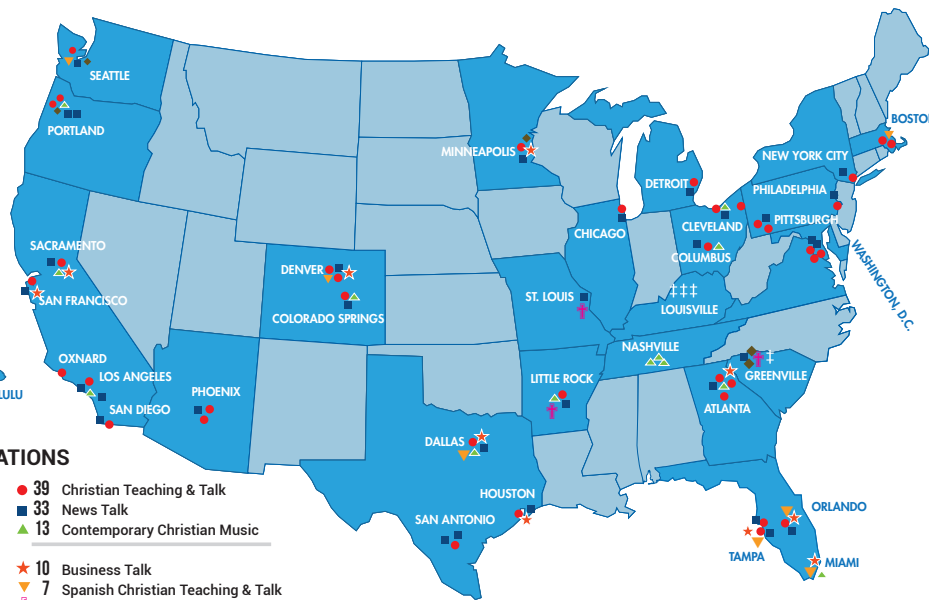

America is listening.

Our 116 radio stations are located in the top radio markets nationwide.

salemmedia.com

RADIO STATIONS

03

STRATEGIC FORMATS

- 39 Christian Teaching & Talk
- 33 News Talk
- ▲ 13 Contemporary Christian Music
- ★ 10 Business Talk
- ▽ 7 Spanish Christian Teaching & Talk
- † 2 Urban Gospel
- ◆ 8 Other Formats
- ‡ 4 Third-party Programming

Arizona

- Phoenix KPXQ AM 1360
- Phoenix KXXT AM 1010
- Phoenix KKNT AM 960

Arkansas

- Little Rock KDIS FM 99.5
- Little Rock KDXE FM 101.1
- ▲ Little Rock KKSP FM 93.3
- † Little Rock KZTS AM 1380 105.5 FM

California

- Los Angeles KKLA FM 99.5
- Los Angeles KRLA AM 870
- ▲ Los Angeles KFSH FM 95.9
- Oxnard-Ventura KDAR FM 98.3
- Riverside-San Bern. KTIE AM 590
- Sacramento KFIA AM 710
- Sacramento KTKZ AM 1380
- ▲ Sacramento KKFS FM 103.9
- ★ Sacramento KSAC FM 105.5
- San Diego KPRZ AM 1210 106.1 FM**
- San Diego KCBQ AM 1170 96.1 FM**
- San Francisco KFAX AM 1100
- San Francisco KTRB AM 860
- ★ San Francisco KDOW AM 1220

Washington

- Seattle-Tacoma KGNW AM 820 104.1 FM**
- Seattle-Tacoma KLFE AM 1590
- ◆ Seattle-Tacoma KKOL AM 1300
- ▽ Seattle-Tacoma KNTS AM 1680

Washington DC

- Washington DC WAVA FM 105.1
- Washington DC WAVA AM 780
- Washington DC WSPZ AM 1260
- Washington DC WRWC AM 1250
- Washington DC WWRC AM 570